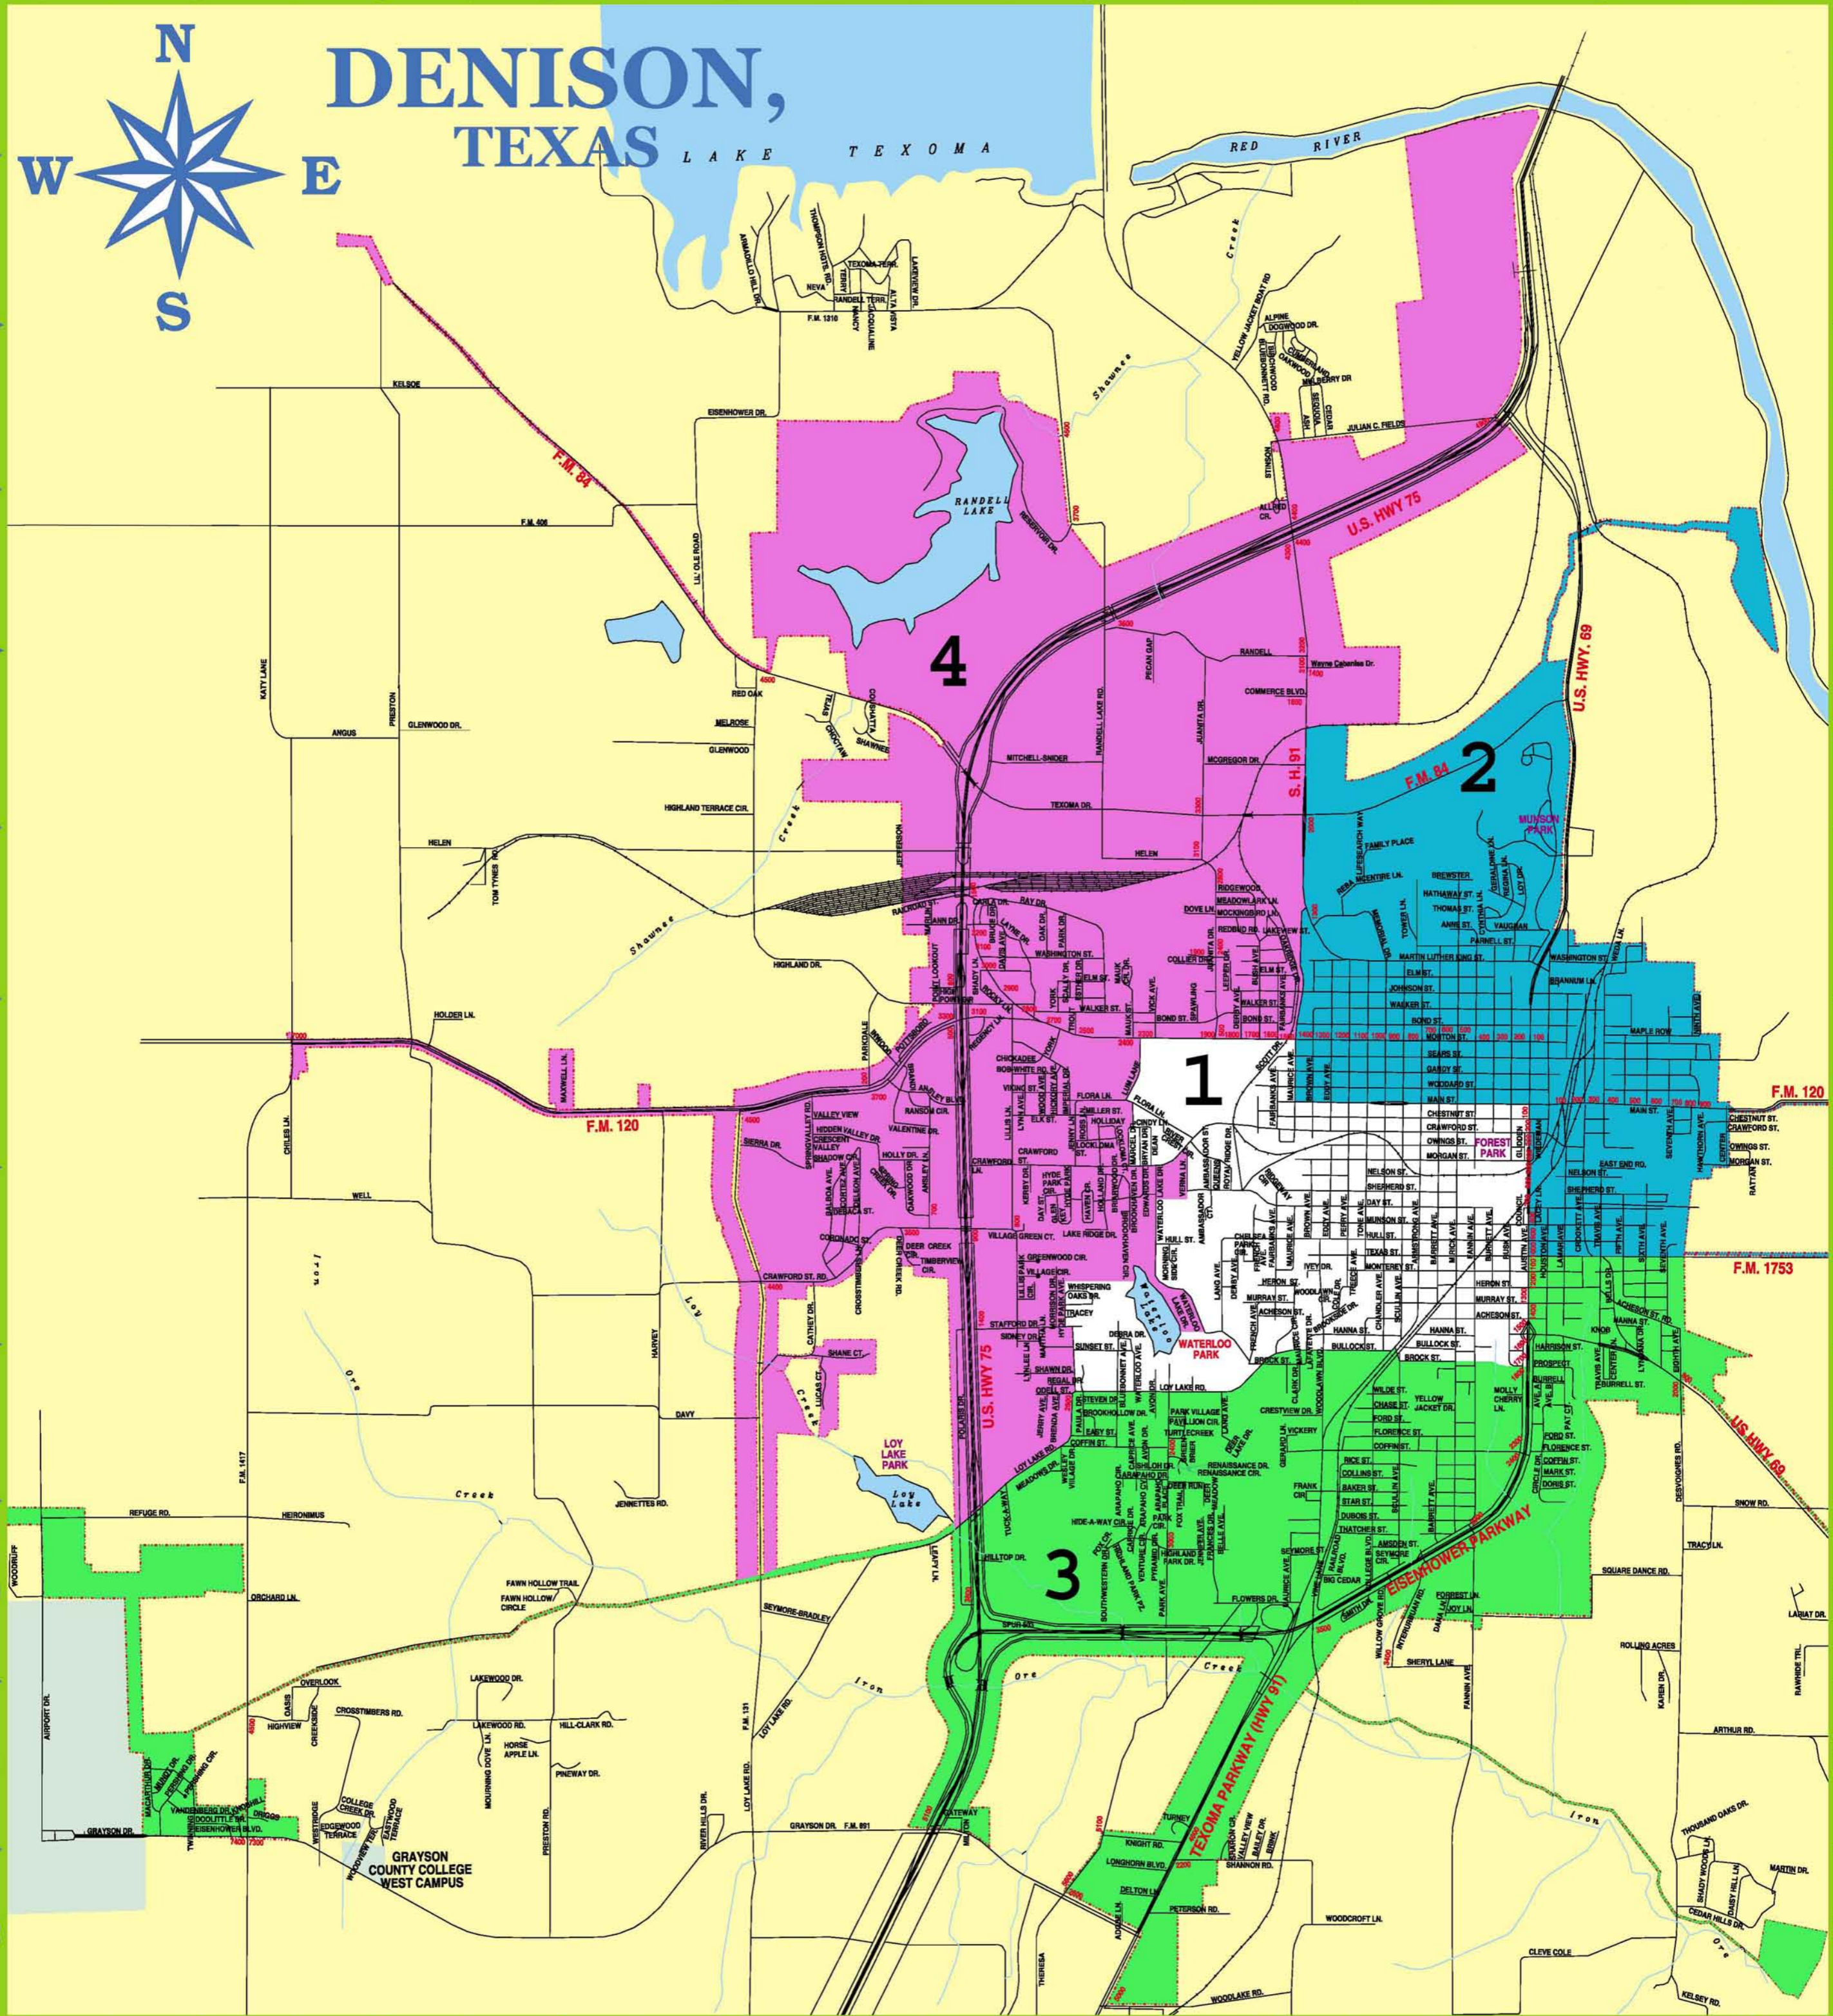

# DENISON, TEXAS

4

2

1

3

GRAYSON COUNTY COLLEGE WEST CAMPUS

TEXOMA PARKWAY (HWY 91)

EISENHOWER PARKWAY

WATERLOO PARK

MUNSON PARK

RANDELL LAKE

LOY LAKE PARK

RED RIVER

LAKE TEXOMA